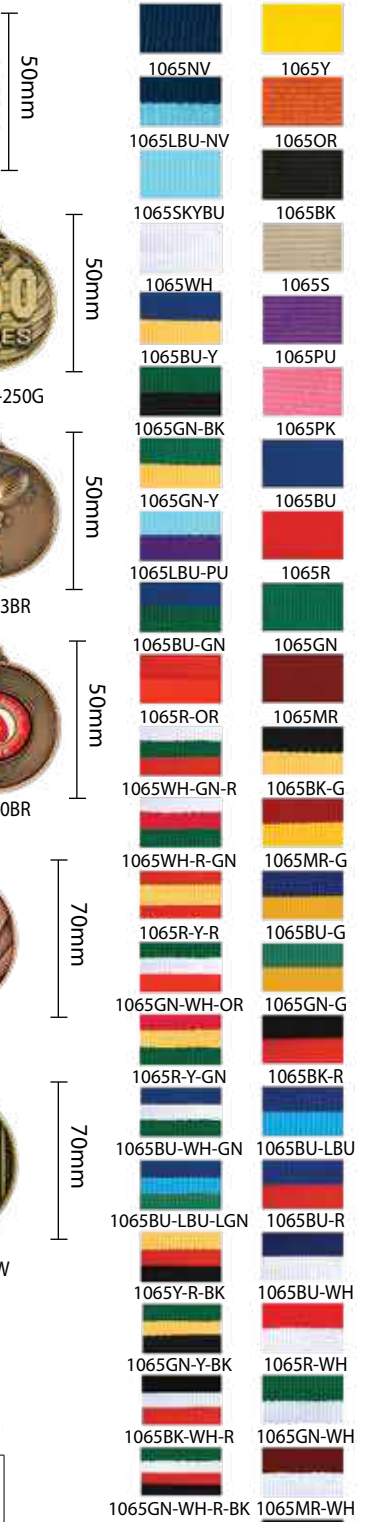

MAGIC MEDAL CASES

Transparent membrane secures medal in place suspending it within the frame of the box.

1407-2BK
105x125mm
Ideal for 70mm medals

1407-1BK
85x105mm
Ideal for 50mm medals

1406-2BK
105x125mm
Ideal for 70mm medals

1406-1BK
85x105mm
Ideal for 50mm medals